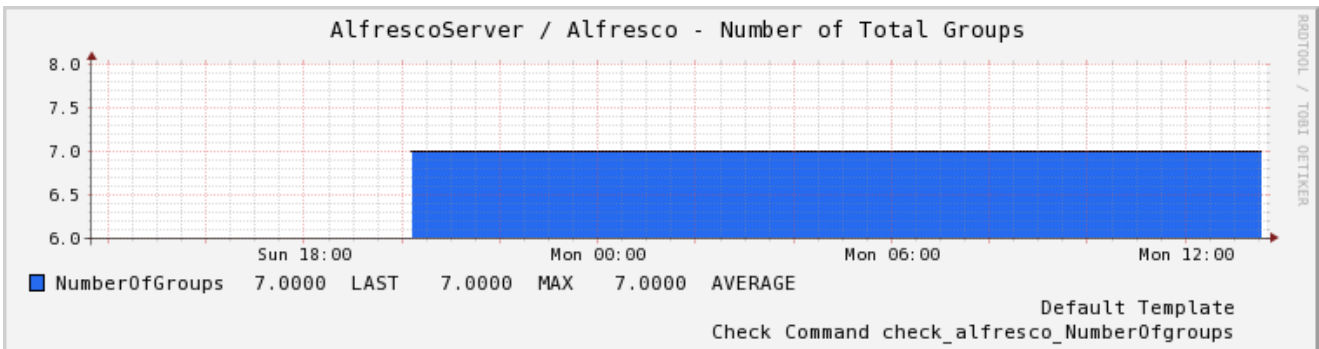

Datasource TotalSize

Datasource FreeMemory

Datasource HeapMemoryUsage

Datasource ConnectCount

Datasource NumberOfDocuments

Datasource UsedSize

Datasource MaxMemory

Datasource NumberOfGroups

Datasource NumberOfUsers

Datasource TicketCountAll

Datasource UserCountAll

Datasource SystemLoadAverage

Datasource ThreadCount

Datasource TotalMemory

Datasource time

Datasource time

Datasource time

Datasource time

Datasource time

Datasource time

Datasource time

Datasource time

Datasource time

Datasource Round Trip Times