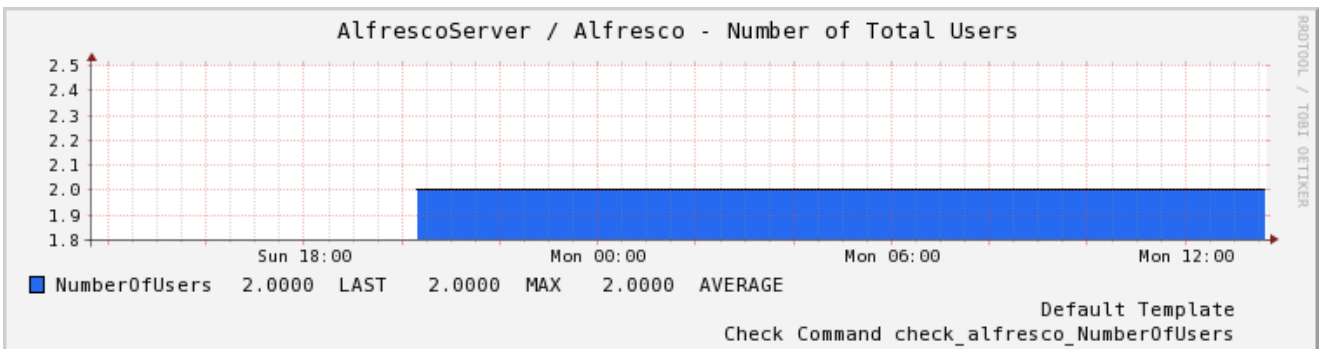

Datasource TotalSize

Datasource FreeMemory

Datasource HeapMemoryUsage

Datasource ConnectCount

Datasource NumberOfDocuments

Datasource UsedSize

Datasource MaxMemory

Datasource NumberOfGroups

Datasource NumberOfUsers

Datasource TicketCountAll

Datasource UserCountAll

Datasource SystemLoadAverage

Datasource ThreadCount

Datasource TotalMemory

Datasource time

Datasource time

Datasource time

Datasource time

Datasource time

Datasource time

Datasource time

Datasource time

Datasource time

Datasource Round Trip Times