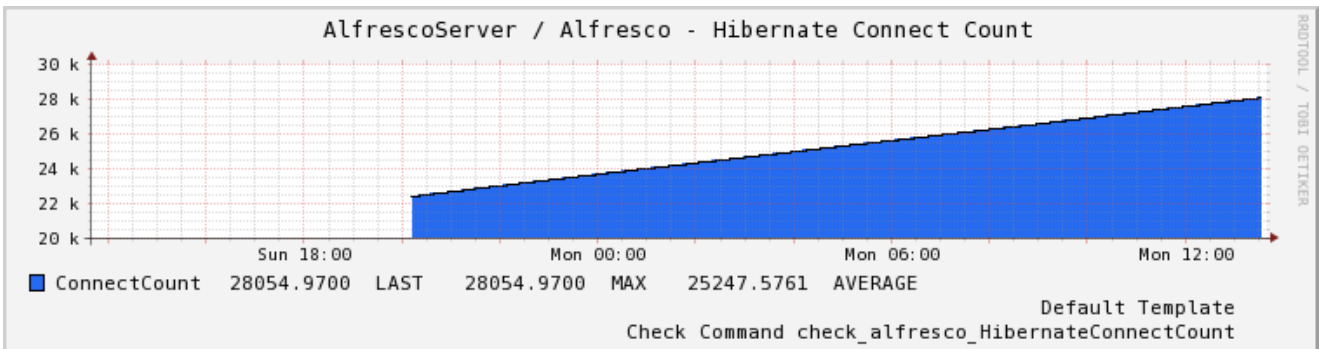

Datasource TotalSize

Datasource FreeMemory

Datasource HeapMemoryUsage

Datasource ConnectCount

Datasource NumberOfDocuments

Datasource UsedSize

Datasource MaxMemory

Datasource NumberOfGroups

Datasource NumberOfUsers

Datasource TicketCountAll

Datasource UserCountAll

Datasource SystemLoadAverage

Datasource ThreadCount

Datasource TotalMemory

Datasource time

Datasource time

Datasource time

Datasource time

Datasource time

Datasource time

Datasource time

Datasource time

Datasource time

Datasource Round Trip Times