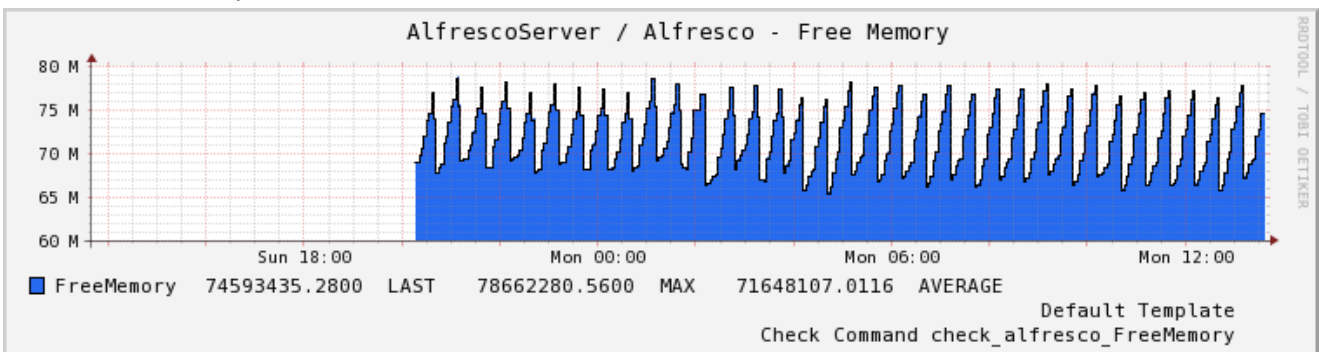

Datasource FreeMemory