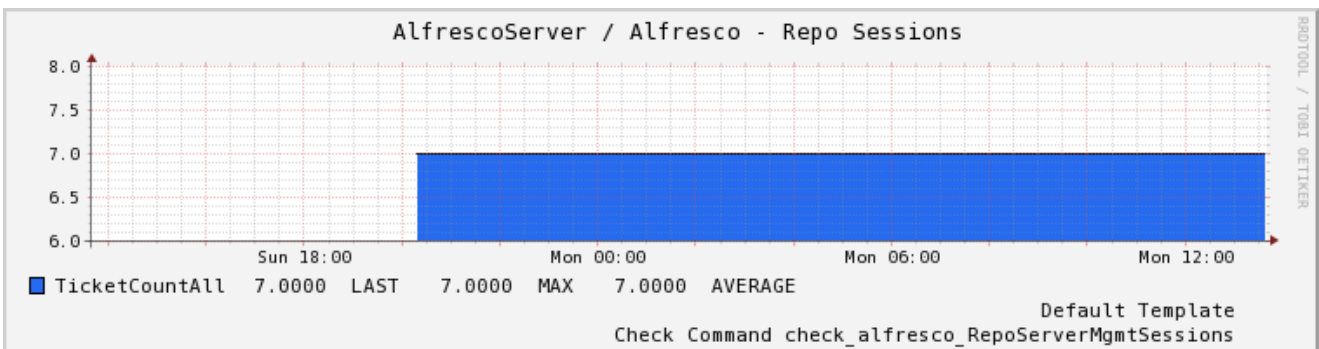

Datasource TotalSize

Datasource FreeMemory

Datasource HeapMemoryUsage

Datasource ConnectCount

Datasource NumberOfDocuments

Datasource UsedSize

Datasource MaxMemory

Datasource NumberOfGroups

Datasource NumberOfUsers

Datasource TicketCountAll

Datasource UserCountAll

Datasource SystemLoadAverage

Datasource ThreadCount

Datasource TotalMemory

Datasource time

Datasource time

Datasource time

Datasource time

Datasource time

Datasource time

Datasource time

Datasource time

Datasource time

Datasource Round Trip Times