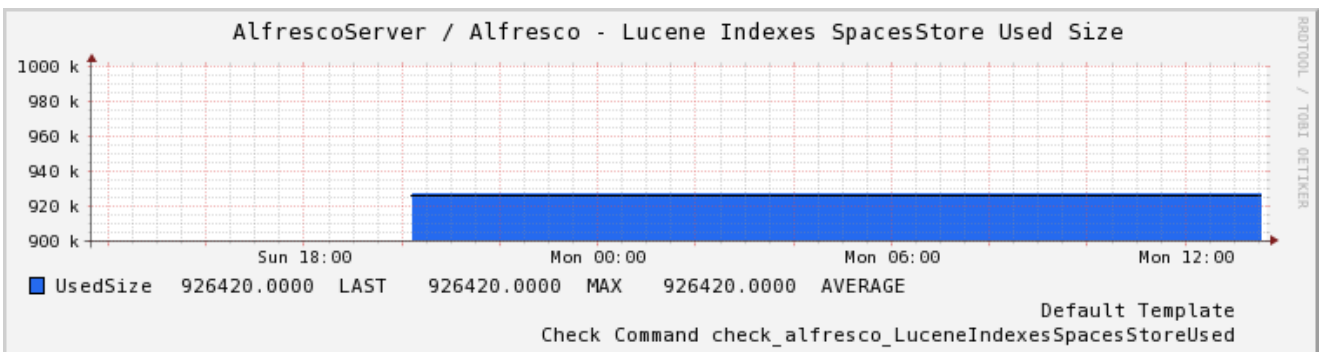

Datasource TotalSize

Datasource FreeMemory

Datasource HeapMemoryUsage

Datasource ConnectCount

Datasource NumberOfDocuments

Datasource UsedSize

Datasource MaxMemory

Datasource NumberOfGroups

Datasource NumberOfUsers

Datasource TicketCountAll

Datasource UserCountAll

Datasource SystemLoadAverage

Datasource ThreadCount

Datasource TotalMemory

Datasource time

Datasource time

Datasource time

Datasource time

Datasource time

Datasource time

Datasource time

Datasource time

Datasource time

Datasource Round Trip Times