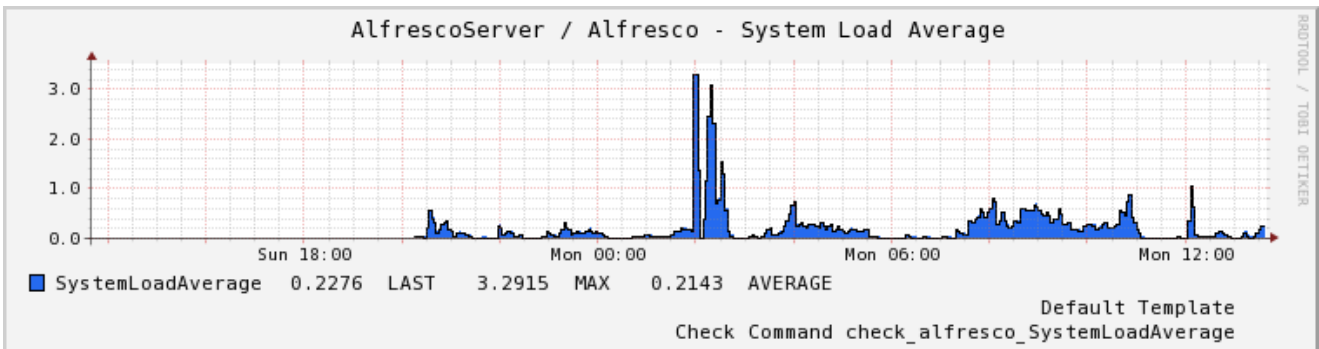

Datasource NumberOfUsers

Datasource TicketCountAll

Datasource UserCountAll

Datasource SystemLoadAverage

Datasource ThreadCount

Datasource TotalMemory

Datasource time

Datasource time

Datasource time

Datasource time

Datasource time

Datasource time

Datasource time

Datasource time

Datasource time

Datasource Round Trip Times