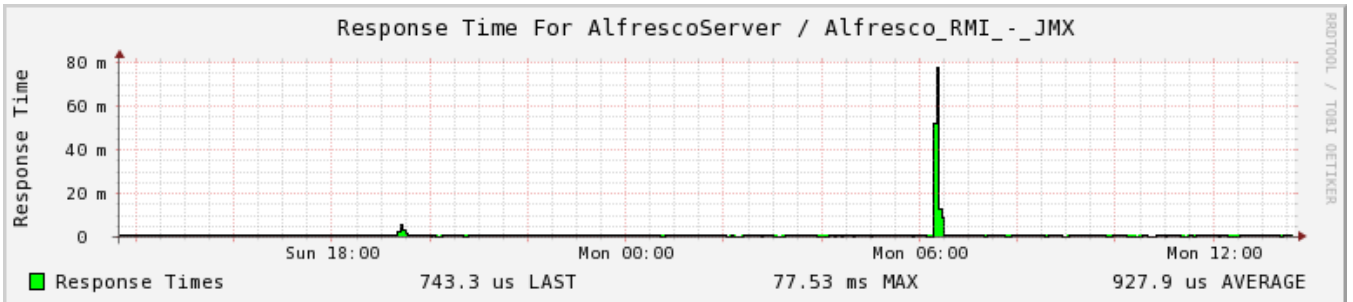

Datasource NumberOfUsers

Datasource TicketCountAll

Datasource UserCountAll

Datasource SystemLoadAverage

Datasource ThreadCount

Datasource TotalMemory

Datasource time

Datasource time

Datasource time

Datasource time

Datasource time

Datasource time

Datasource time

Datasource time

Datasource time

Datasource Round Trip Times