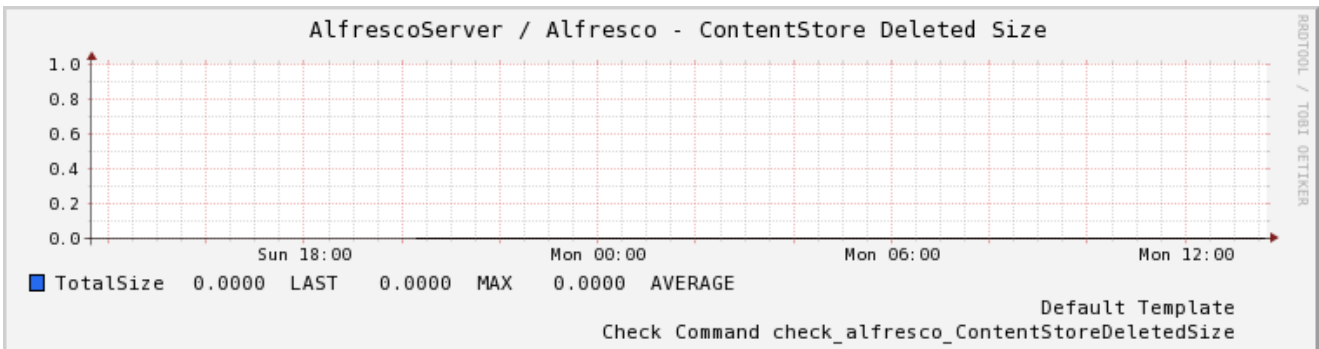

Datasource Round Trip Times

AlfrescoServer -- Host Perfdata

24 Hours (31.01.10 13:37 - 01.02.10 13:37)

Datasource Packets Lost

Datasource TotalSize

Datasource cacheSize

Datasource NumActive

Datasource TotalSize

Datasource TotalSize

Datasource FreeMemory

Datasource HeapMemoryUsage

Datasource ConnectCount

Datasource NumberOfDocuments

Datasource UsedSize

Datasource MaxMemory

Datasource NumberOfGroups

Datasource NumberOfUsers

Datasource TicketCountAll

Datasource UserCountAll

Datasource SystemLoadAverage

Datasource ThreadCount

Datasource TotalMemory

Datasource time

Datasource time

Datasource time

Datasource time

Datasource time

Datasource time

Datasource time

Datasource time

Datasource time

Datasource Round Trip Times