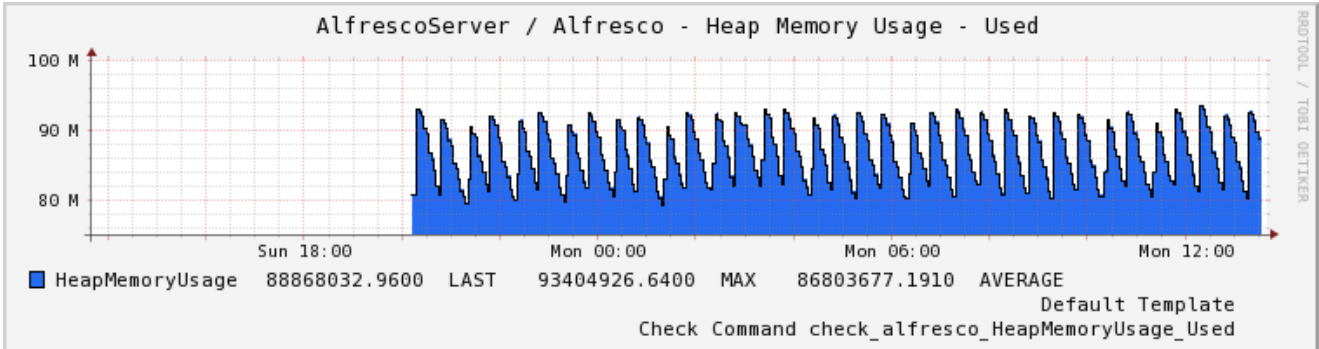

Datasource HeapMemoryUsage