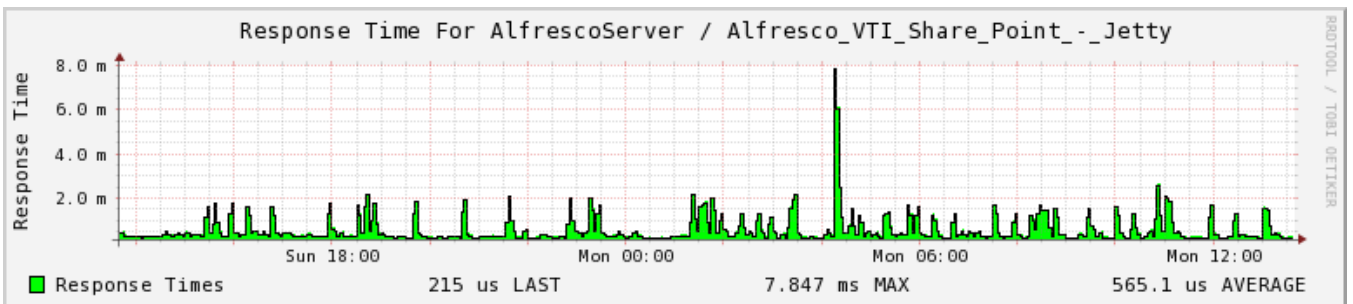

Datasource NumberOfUsers

Datasource TicketCountAll

Datasource UserCountAll

Datasource SystemLoadAverage

Datasource ThreadCount

Datasource TotalMemory

Datasource time

Datasource time

Datasource time

Datasource time

Datasource time

Datasource time

Datasource time

Datasource time

Datasource time

Datasource Round Trip Times