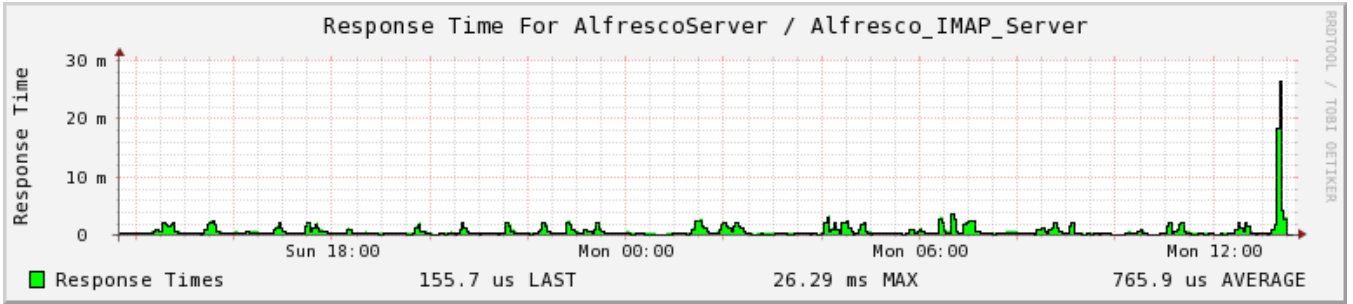

Datasource NumberOfUsers

Datasource TicketCountAll

Datasource UserCountAll

Datasource SystemLoadAverage

Datasource ThreadCount

Datasource TotalMemory

Datasource time

Datasource time

Datasource time

Datasource time

Datasource time

Datasource time

Datasource time

Datasource time

Datasource time

Datasource Round Trip Times