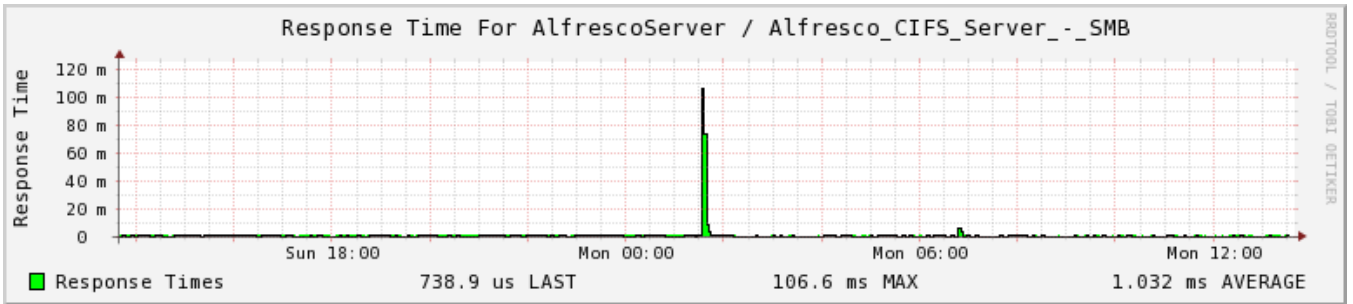

Datasource NumberOfUsers

Datasource TicketCountAll

Datasource UserCountAll

Datasource SystemLoadAverage

Datasource ThreadCount

Datasource TotalMemory

Datasource time

Datasource time

Datasource time

Datasource time

Datasource time

Datasource time

Datasource time

Datasource time

Datasource time

Datasource Round Trip Times