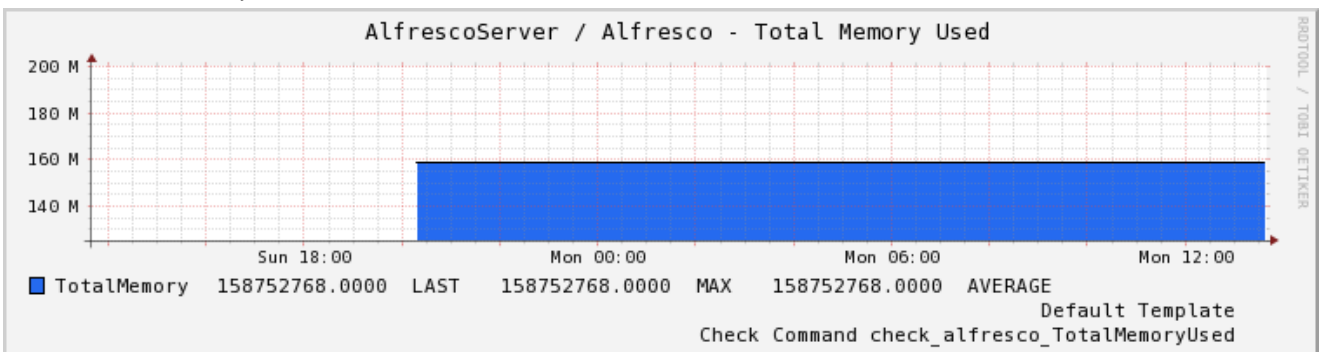

Datasource NumberOfUsers

Datasource TicketCountAll

Datasource UserCountAll

Datasource SystemLoadAverage

Datasource ThreadCount

Datasource TotalMemory

Datasource time

Datasource time

Datasource time

Datasource time

Datasource time

Datasource time

Datasource time

Datasource time

Datasource time

Datasource Round Trip Times