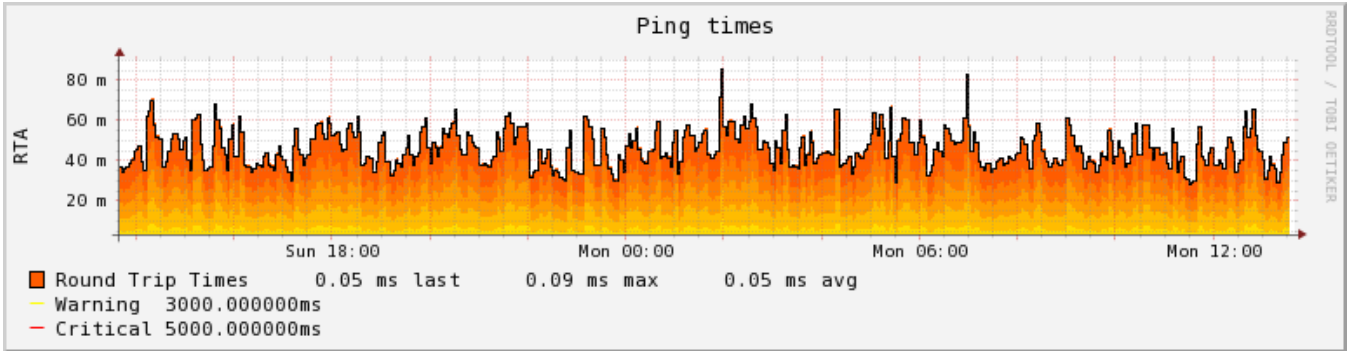

Datasource Round Trip Times

AlfrescoServer -- Host Perfdata

24 Hours (31.01.10 13:37 - 01.02.10 13:37)

Datasource Packets Lost

Datasource TotalSize

Datasource cacheSize

Datasource NumActive

Datasource TotalSize

Datasource NumberOfUsers

Datasource TicketCountAll

Datasource UserCountAll

Datasource SystemLoadAverage

Datasource ThreadCount

Datasource TotalMemory

Datasource time

Datasource time

Datasource time

Datasource time

Datasource time

Datasource time

Datasource time

Datasource time

Datasource time

Datasource Round Trip Times