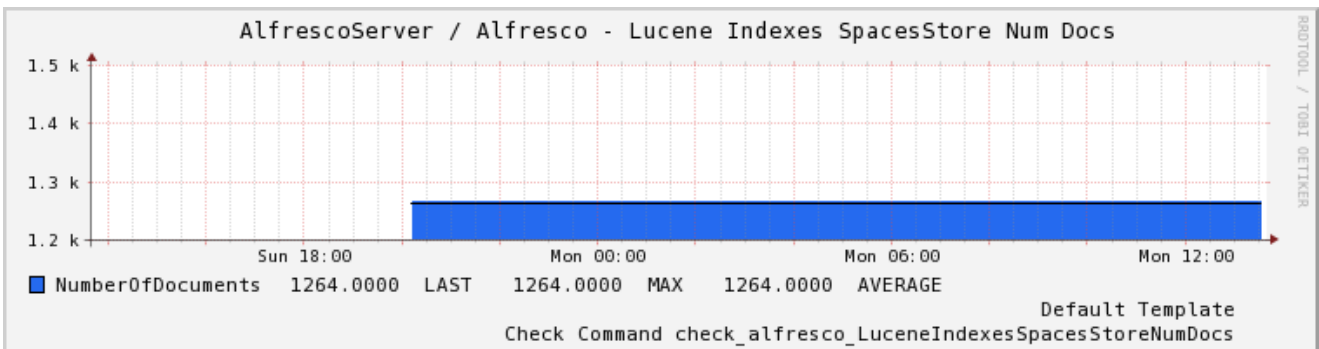

Datasource TotalSize

Datasource FreeMemory

Datasource HeapMemoryUsage

Datasource ConnectCount

Datasource NumberOfDocuments

Datasource UsedSize

Datasource MaxMemory

Datasource NumberOfGroups

Datasource NumberOfUsers

Datasource TicketCountAll

Datasource UserCountAll

Datasource SystemLoadAverage

Datasource ThreadCount

Datasource TotalMemory

Datasource time

Datasource time

Datasource time

Datasource time

Datasource time

Datasource time

Datasource time

Datasource time

Datasource time

Datasource Round Trip Times