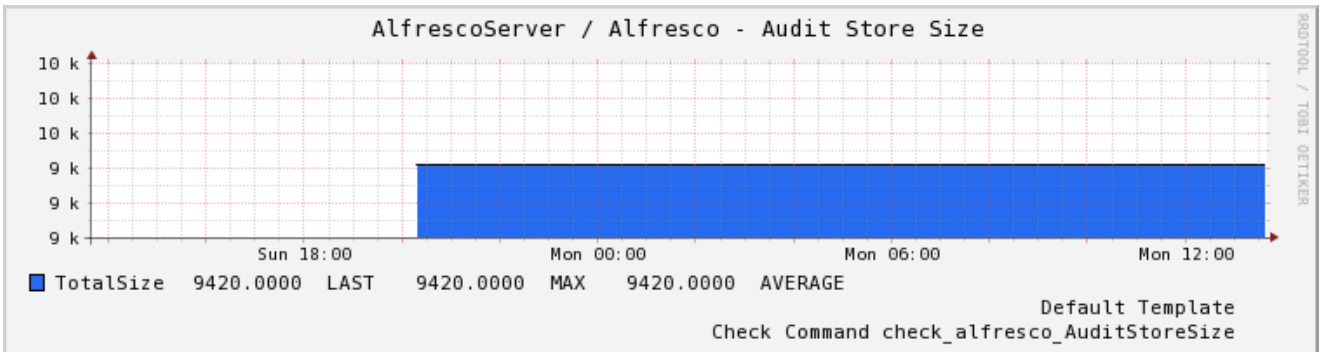

Datasource Round Trip Times

AlfrescoServer -- Host Perfdata

24 Hours (31.01.10 13:37 - 01.02.10 13:37)

Datasource Packets Lost

Datasource TotalSize

Datasource cacheSize

Datasource NumActive

Datasource TotalSize

Datasource TotalSize

Datasource FreeMemory

Datasource HeapMemoryUsage

Datasource ConnectCount

Datasource NumberOfDocuments

Datasource UsedSize

Datasource MaxMemory

Datasource NumberOfGroups

Datasource NumberOfUsers

Datasource TicketCountAll

Datasource UserCountAll

Datasource SystemLoadAverage

Datasource ThreadCount

Datasource TotalMemory

Datasource time

Datasource time

Datasource time

Datasource time

Datasource time

Datasource time

Datasource time

Datasource time

Datasource time

Datasource Round Trip Times