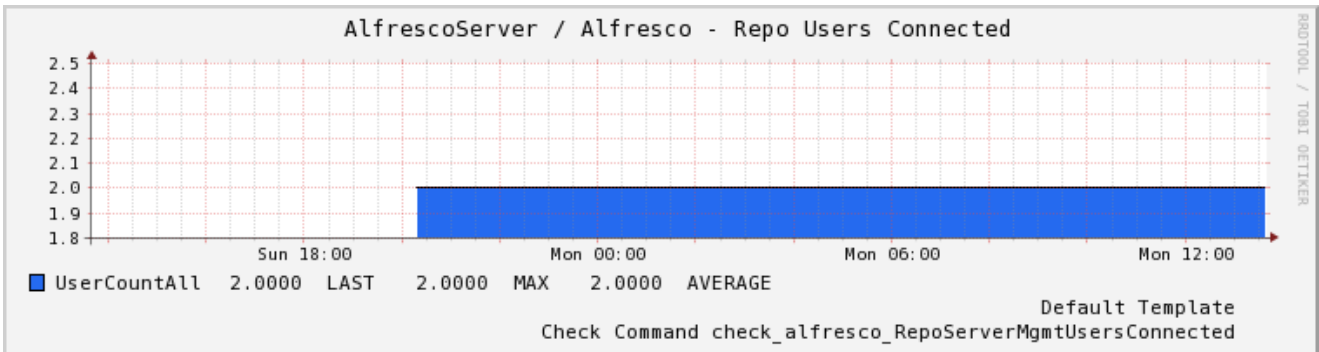

Datasource NumberOfUsers

Datasource TicketCountAll

Datasource UserCountAll

Datasource SystemLoadAverage

Datasource ThreadCount

Datasource TotalMemory

Datasource time

Datasource time

Datasource time

Datasource time

Datasource time

Datasource time

Datasource time

Datasource time

Datasource time

Datasource Round Trip Times