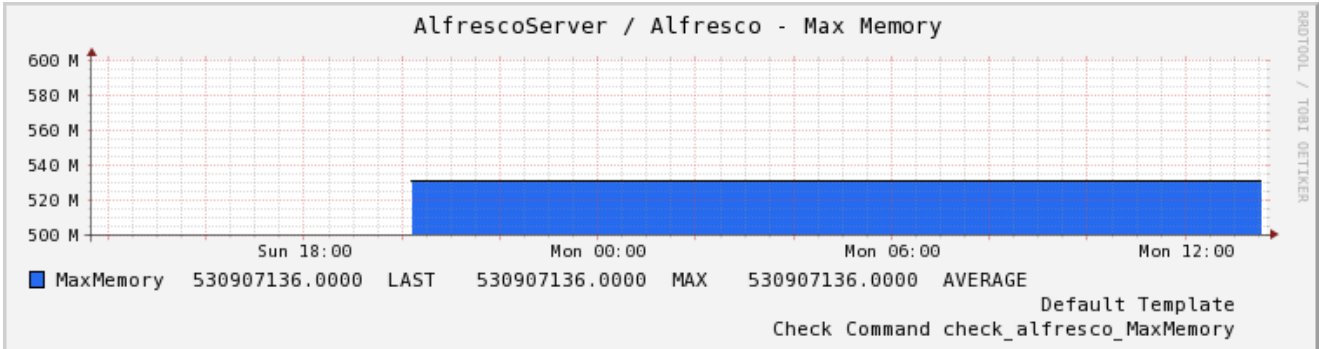

Datasource TotalSize

Datasource FreeMemory

Datasource HeapMemoryUsage

Datasource ConnectCount

Datasource NumberOfDocuments

Datasource UsedSize

Datasource MaxMemory

Datasource NumberOfGroups

Datasource NumberOfUsers

Datasource TicketCountAll

Datasource UserCountAll

Datasource SystemLoadAverage

Datasource ThreadCount

Datasource TotalMemory

Datasource time

Datasource time

Datasource time

Datasource time

Datasource time

Datasource time

Datasource time

Datasource time

Datasource time

Datasource Round Trip Times