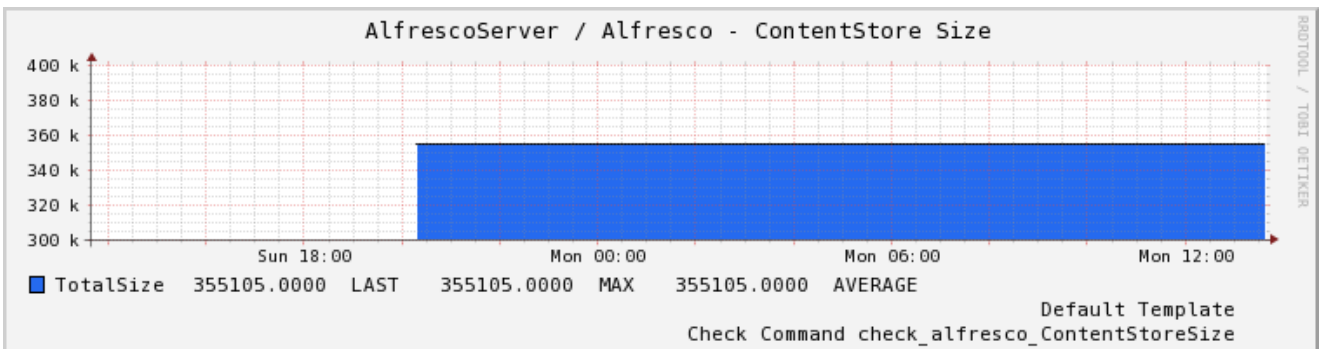

Datasource Round Trip Times

AlfrescoServer -- Host Perfdata

24 Hours (31.01.10 13:37 - 01.02.10 13:37)

Datasource Packets Lost

Datasource TotalSize

Datasource cacheSize

Datasource NumActive

Datasource TotalSize

Datasource TotalSize

Datasource FreeMemory

Datasource HeapMemoryUsage

Datasource ConnectCount

Datasource NumberOfDocuments

Datasource UsedSize

Datasource MaxMemory

Datasource NumberOfGroups

Datasource NumberOfUsers

Datasource TicketCountAll

Datasource UserCountAll

Datasource SystemLoadAverage

Datasource ThreadCount

Datasource TotalMemory

Datasource time

Datasource time

Datasource time

Datasource time

Datasource time

Datasource time

Datasource time

Datasource time

Datasource time

Datasource Round Trip Times