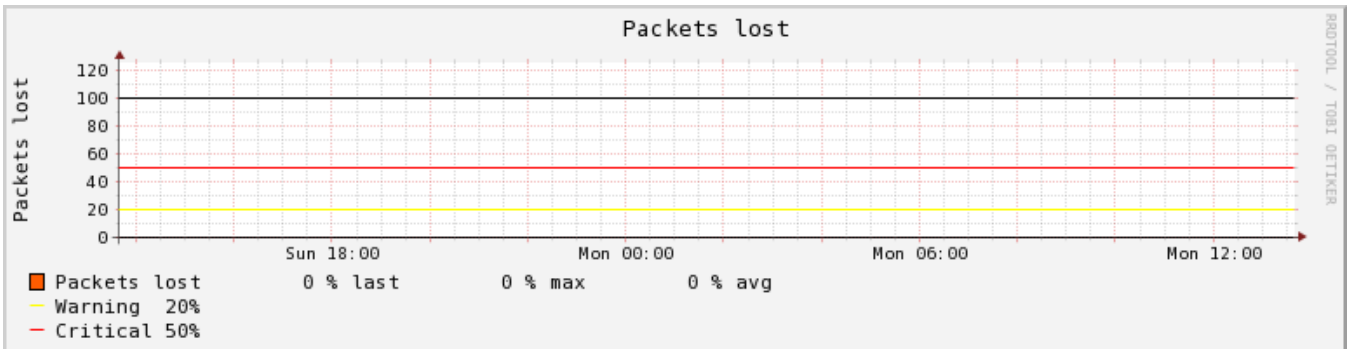

Datasource Packets Lost