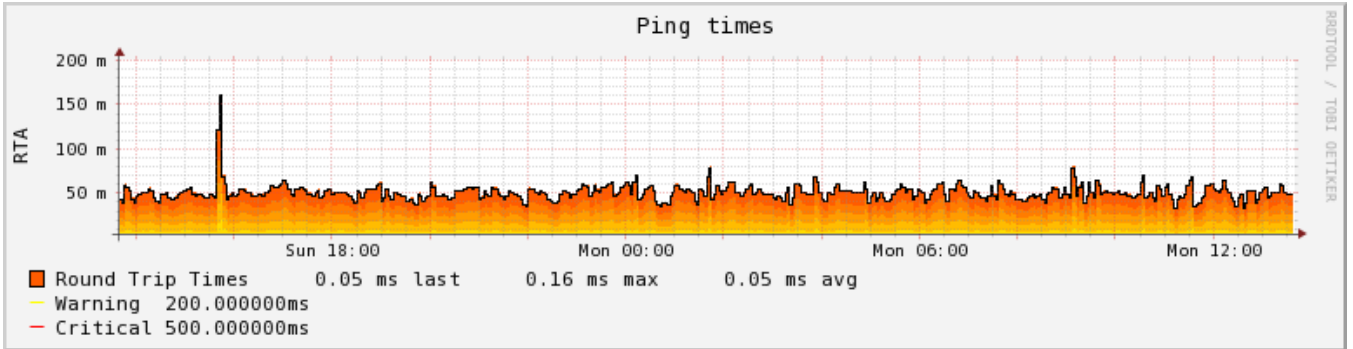

Datasource NumberOfUsers

Datasource TicketCountAll

Datasource UserCountAll

Datasource SystemLoadAverage

Datasource ThreadCount

Datasource TotalMemory

Datasource time

Datasource time

Datasource time

Datasource time

Datasource time

Datasource time

Datasource time

Datasource time

Datasource time

Datasource Round Trip Times