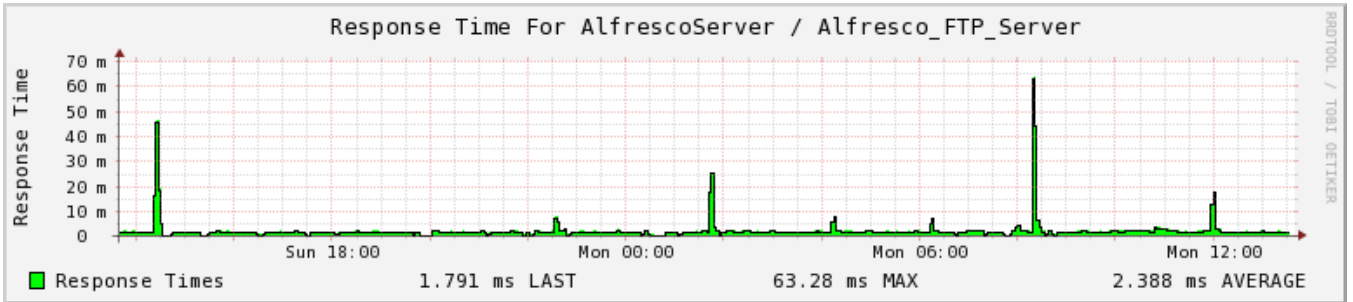

Datasource NumberOfUsers

Datasource TicketCountAll

Datasource UserCountAll

Datasource SystemLoadAverage

Datasource ThreadCount

Datasource TotalMemory

Datasource time

Datasource time

Datasource time

Datasource time

Datasource time

Datasource time

Datasource time

Datasource time

Datasource time

Datasource Round Trip Times