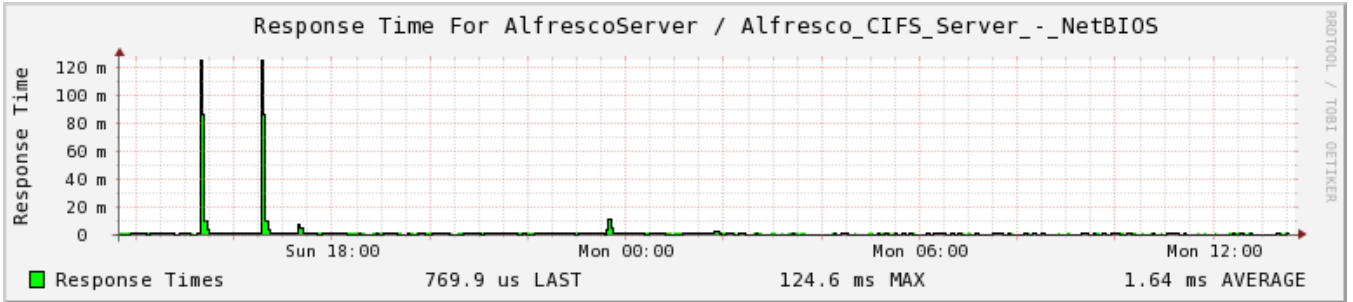

Datasource NumberOfUsers

Datasource TicketCountAll

Datasource UserCountAll

Datasource SystemLoadAverage

Datasource ThreadCount

Datasource TotalMemory

Datasource time

Datasource time

Datasource time

Datasource time

Datasource time

Datasource time

Datasource time

Datasource time

Datasource time

Datasource Round Trip Times