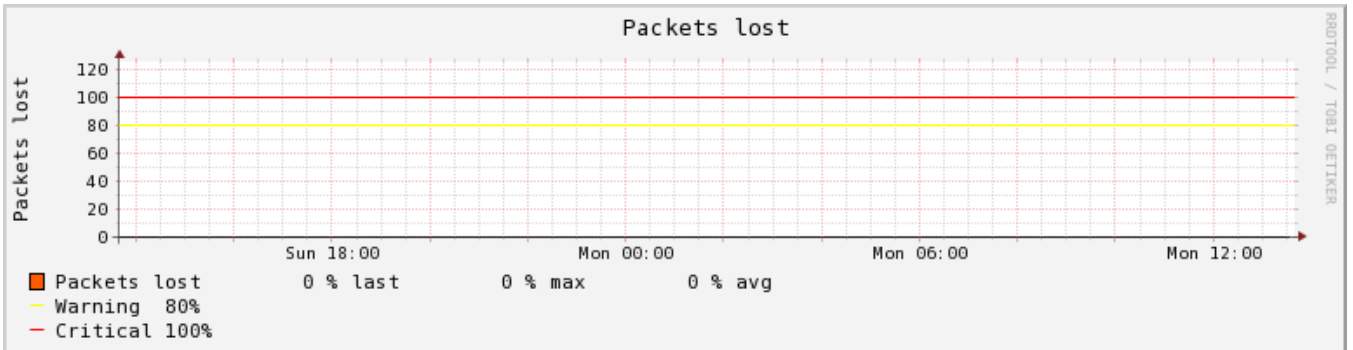

Datasource Round Trip Times

AlfrescoServer -- Host Perfdata

24 Hours (31.01.10 13:37 - 01.02.10 13:37)

Datasource Packets Lost

Datasource TotalSize

Datasource cacheSize

Datasource NumActive

Datasource TotalSize

Datasource TotalSize

Datasource FreeMemory

Datasource HeapMemoryUsage

Datasource ConnectCount

Datasource NumberOfDocuments

Datasource UsedSize

Datasource MaxMemory

Datasource NumberOfGroups

Datasource NumberOfUsers

Datasource TicketCountAll

Datasource UserCountAll

Datasource SystemLoadAverage

Datasource ThreadCount

Datasource TotalMemory

Datasource time

Datasource time

Datasource time

Datasource time

Datasource time

Datasource time

Datasource time

Datasource time

Datasource time

Datasource Round Trip Times