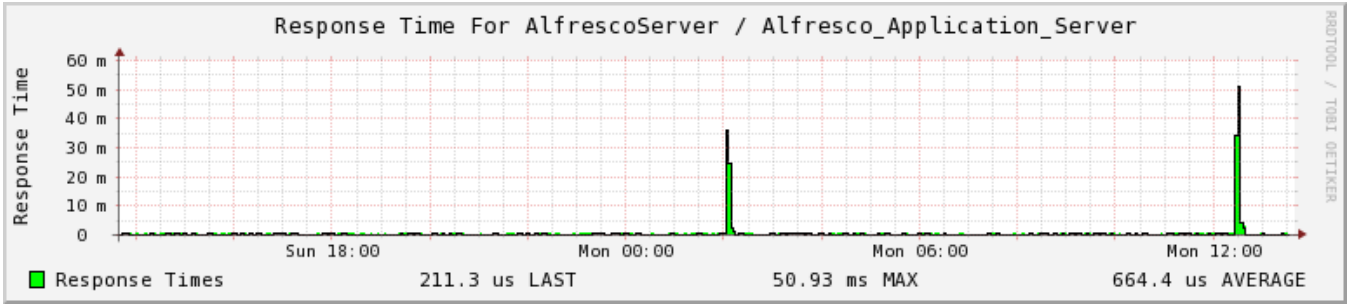

Datasource NumberOfUsers

Datasource TicketCountAll

Datasource UserCountAll

Datasource SystemLoadAverage

Datasource ThreadCount

Datasource TotalMemory

Datasource time

Datasource time

Datasource time

Datasource time

Datasource time

Datasource time

Datasource time

Datasource time

Datasource time

Datasource Round Trip Times